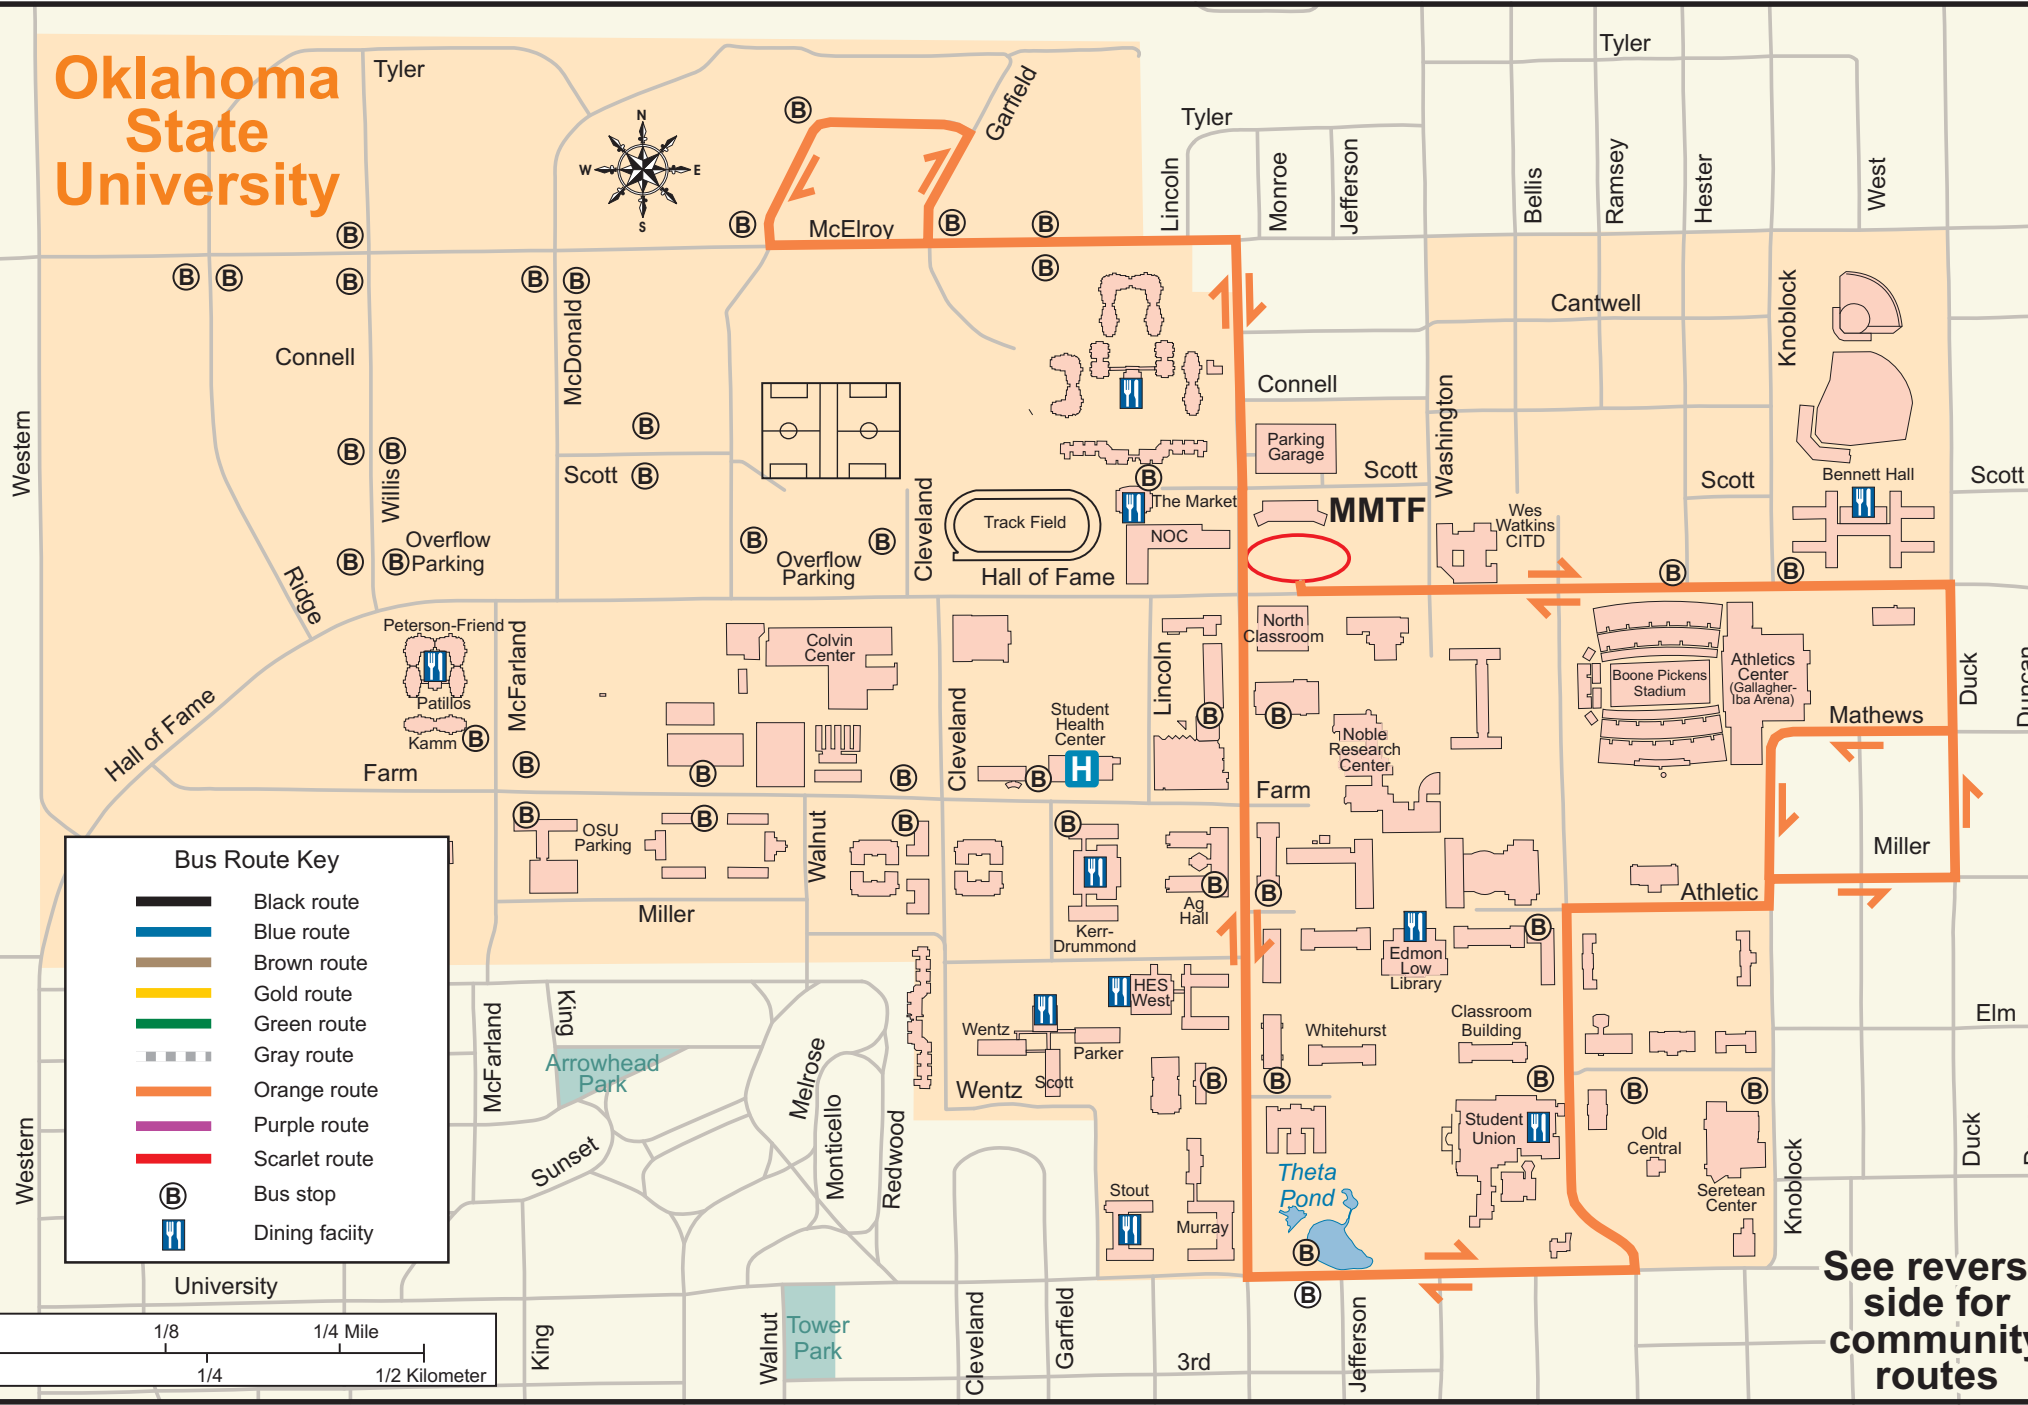

Oklahoma State University

Bus Route Key	
	Black route
	Blue route
	Brown route
	Gold route
	Green route
	Gray route
	Orange route
	Purple route
	Scarlet route
	Bus stop
	Dining facility

See reverse side for community routes